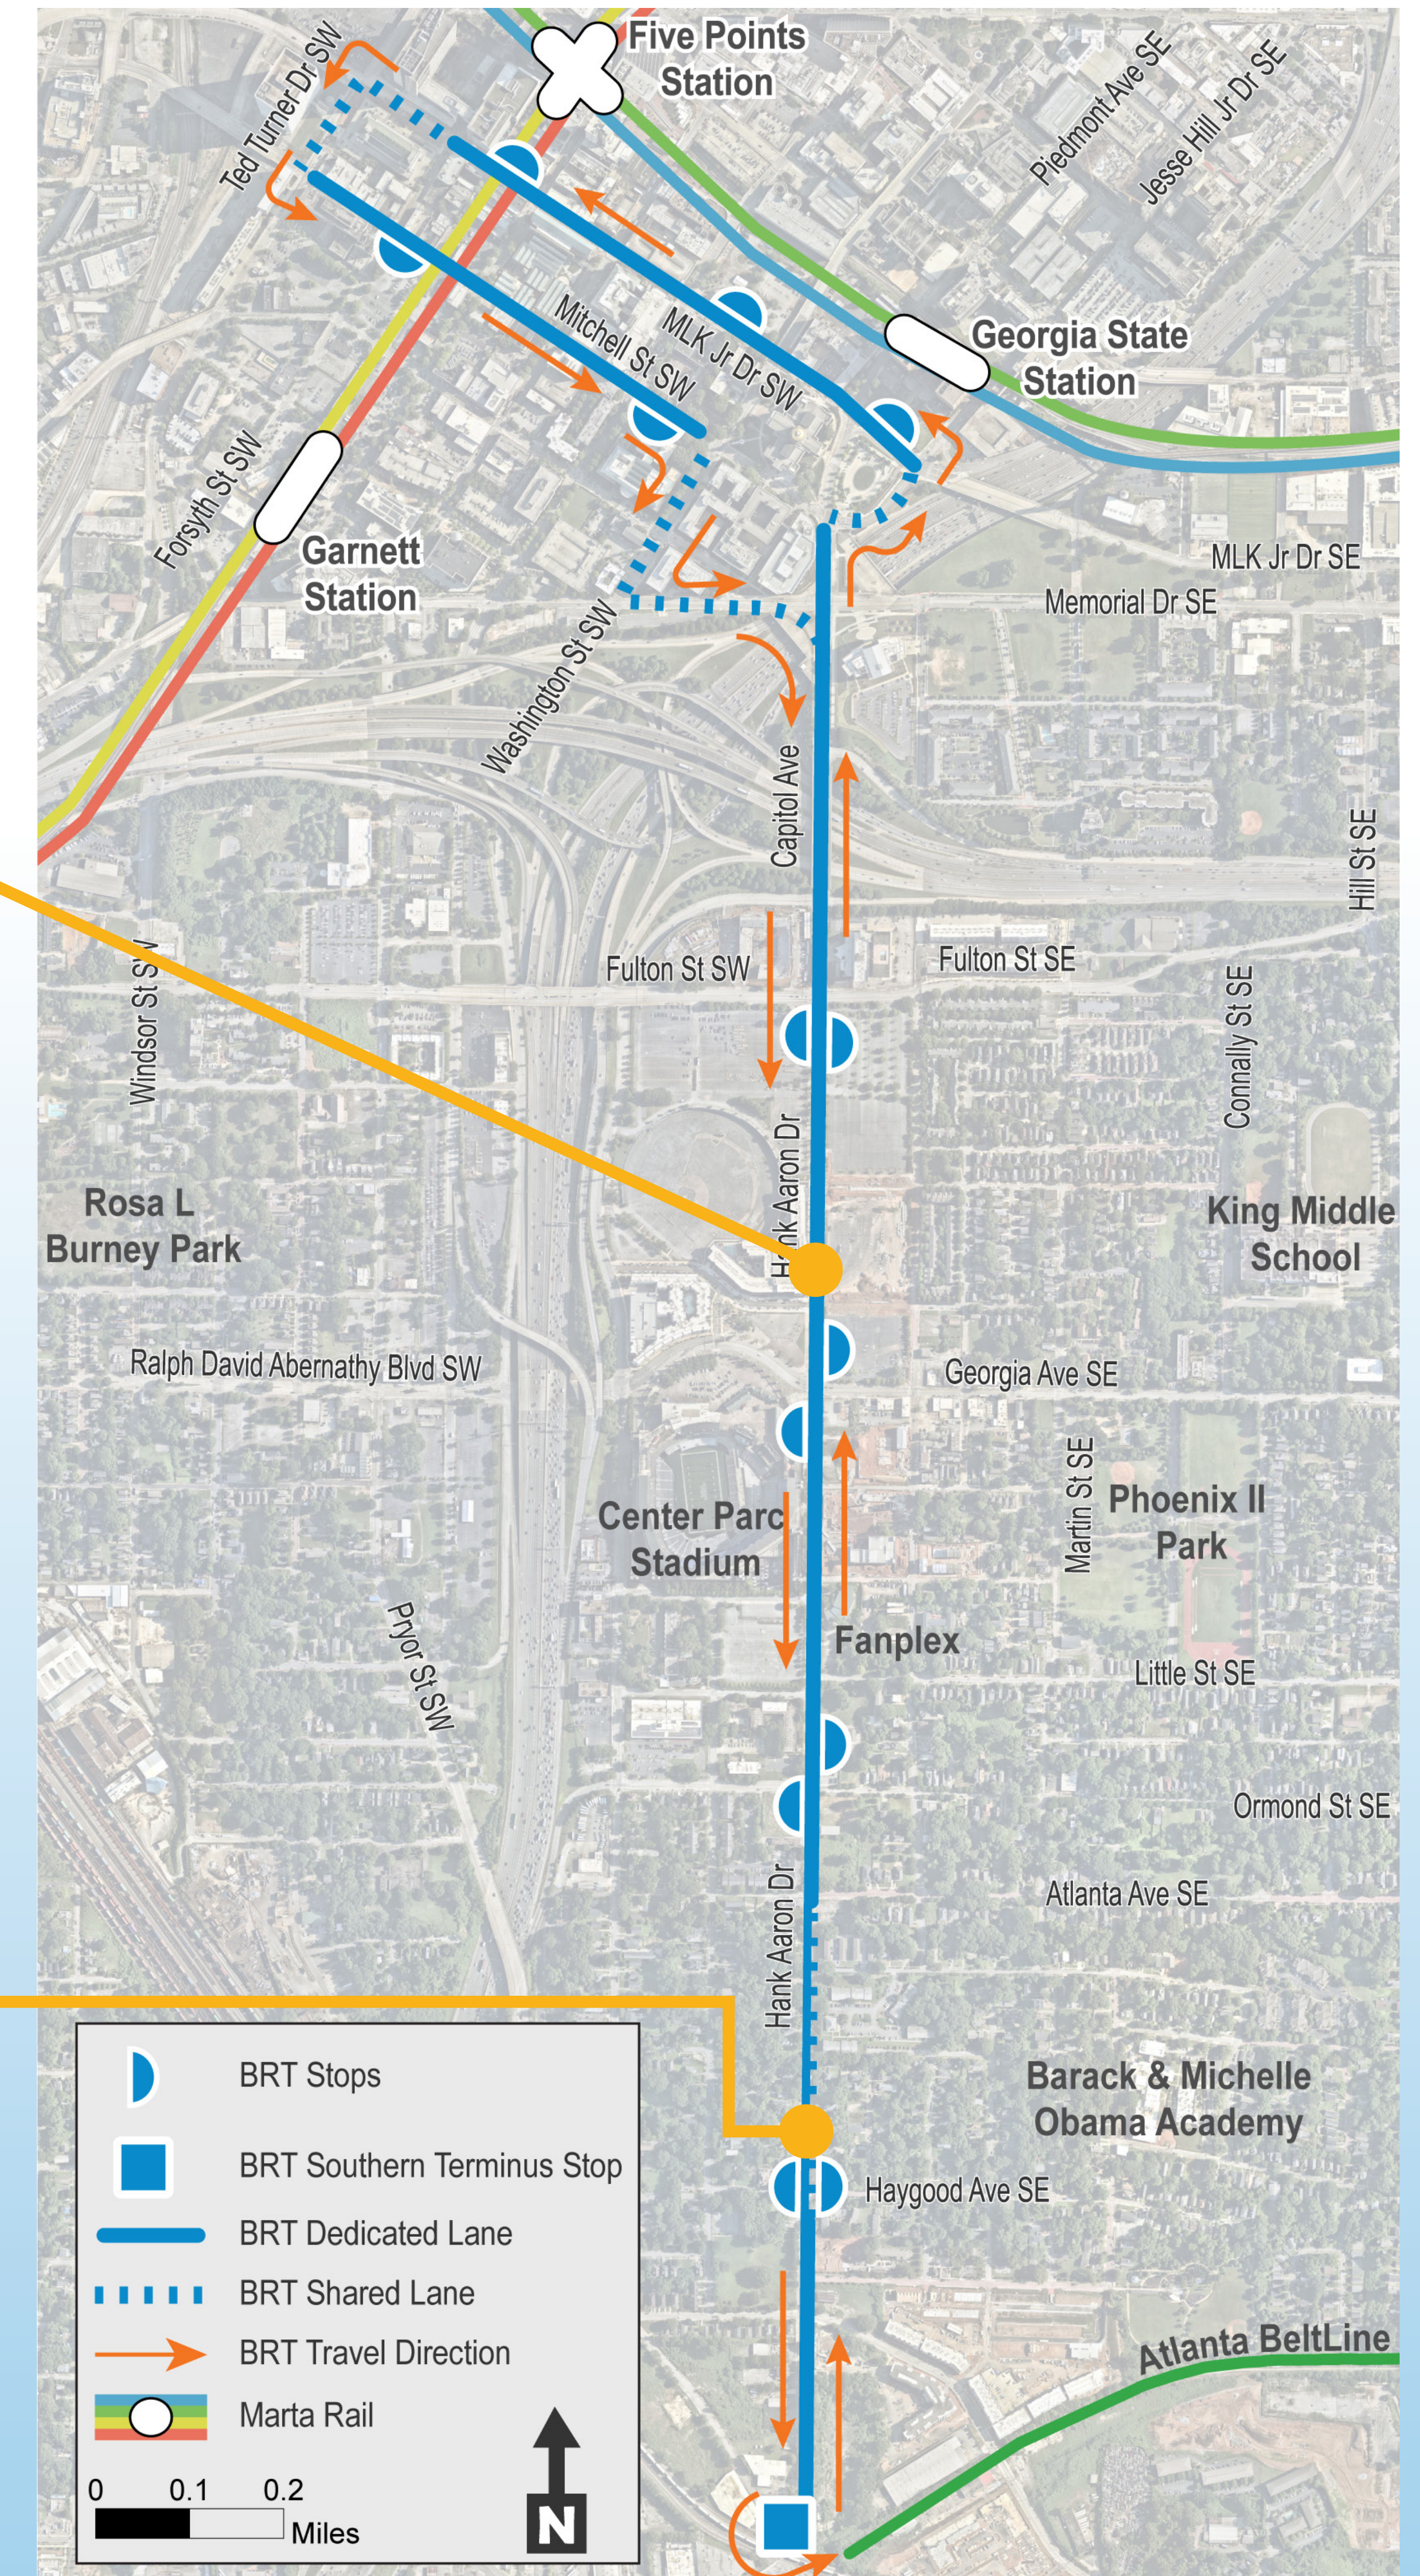

Roadway Typical Sections

Summerhill: Hank Aaron Drive between Georgia Avenue and Fulton Street (looking north)

Peoplestown: Hank Aaron Drive between Haygood Avenue and Atlanta Avenue (looking north)

NOTE: Graphics are for illustrative purposes only

Roadway Typical Sections

Downtown: Martin Luther King Jr. Drive between Pryor Street and Peachtree Street (looking northwest)

Downtown: Mitchell Street between Pryor Street and Central Avenue (looking southeast)