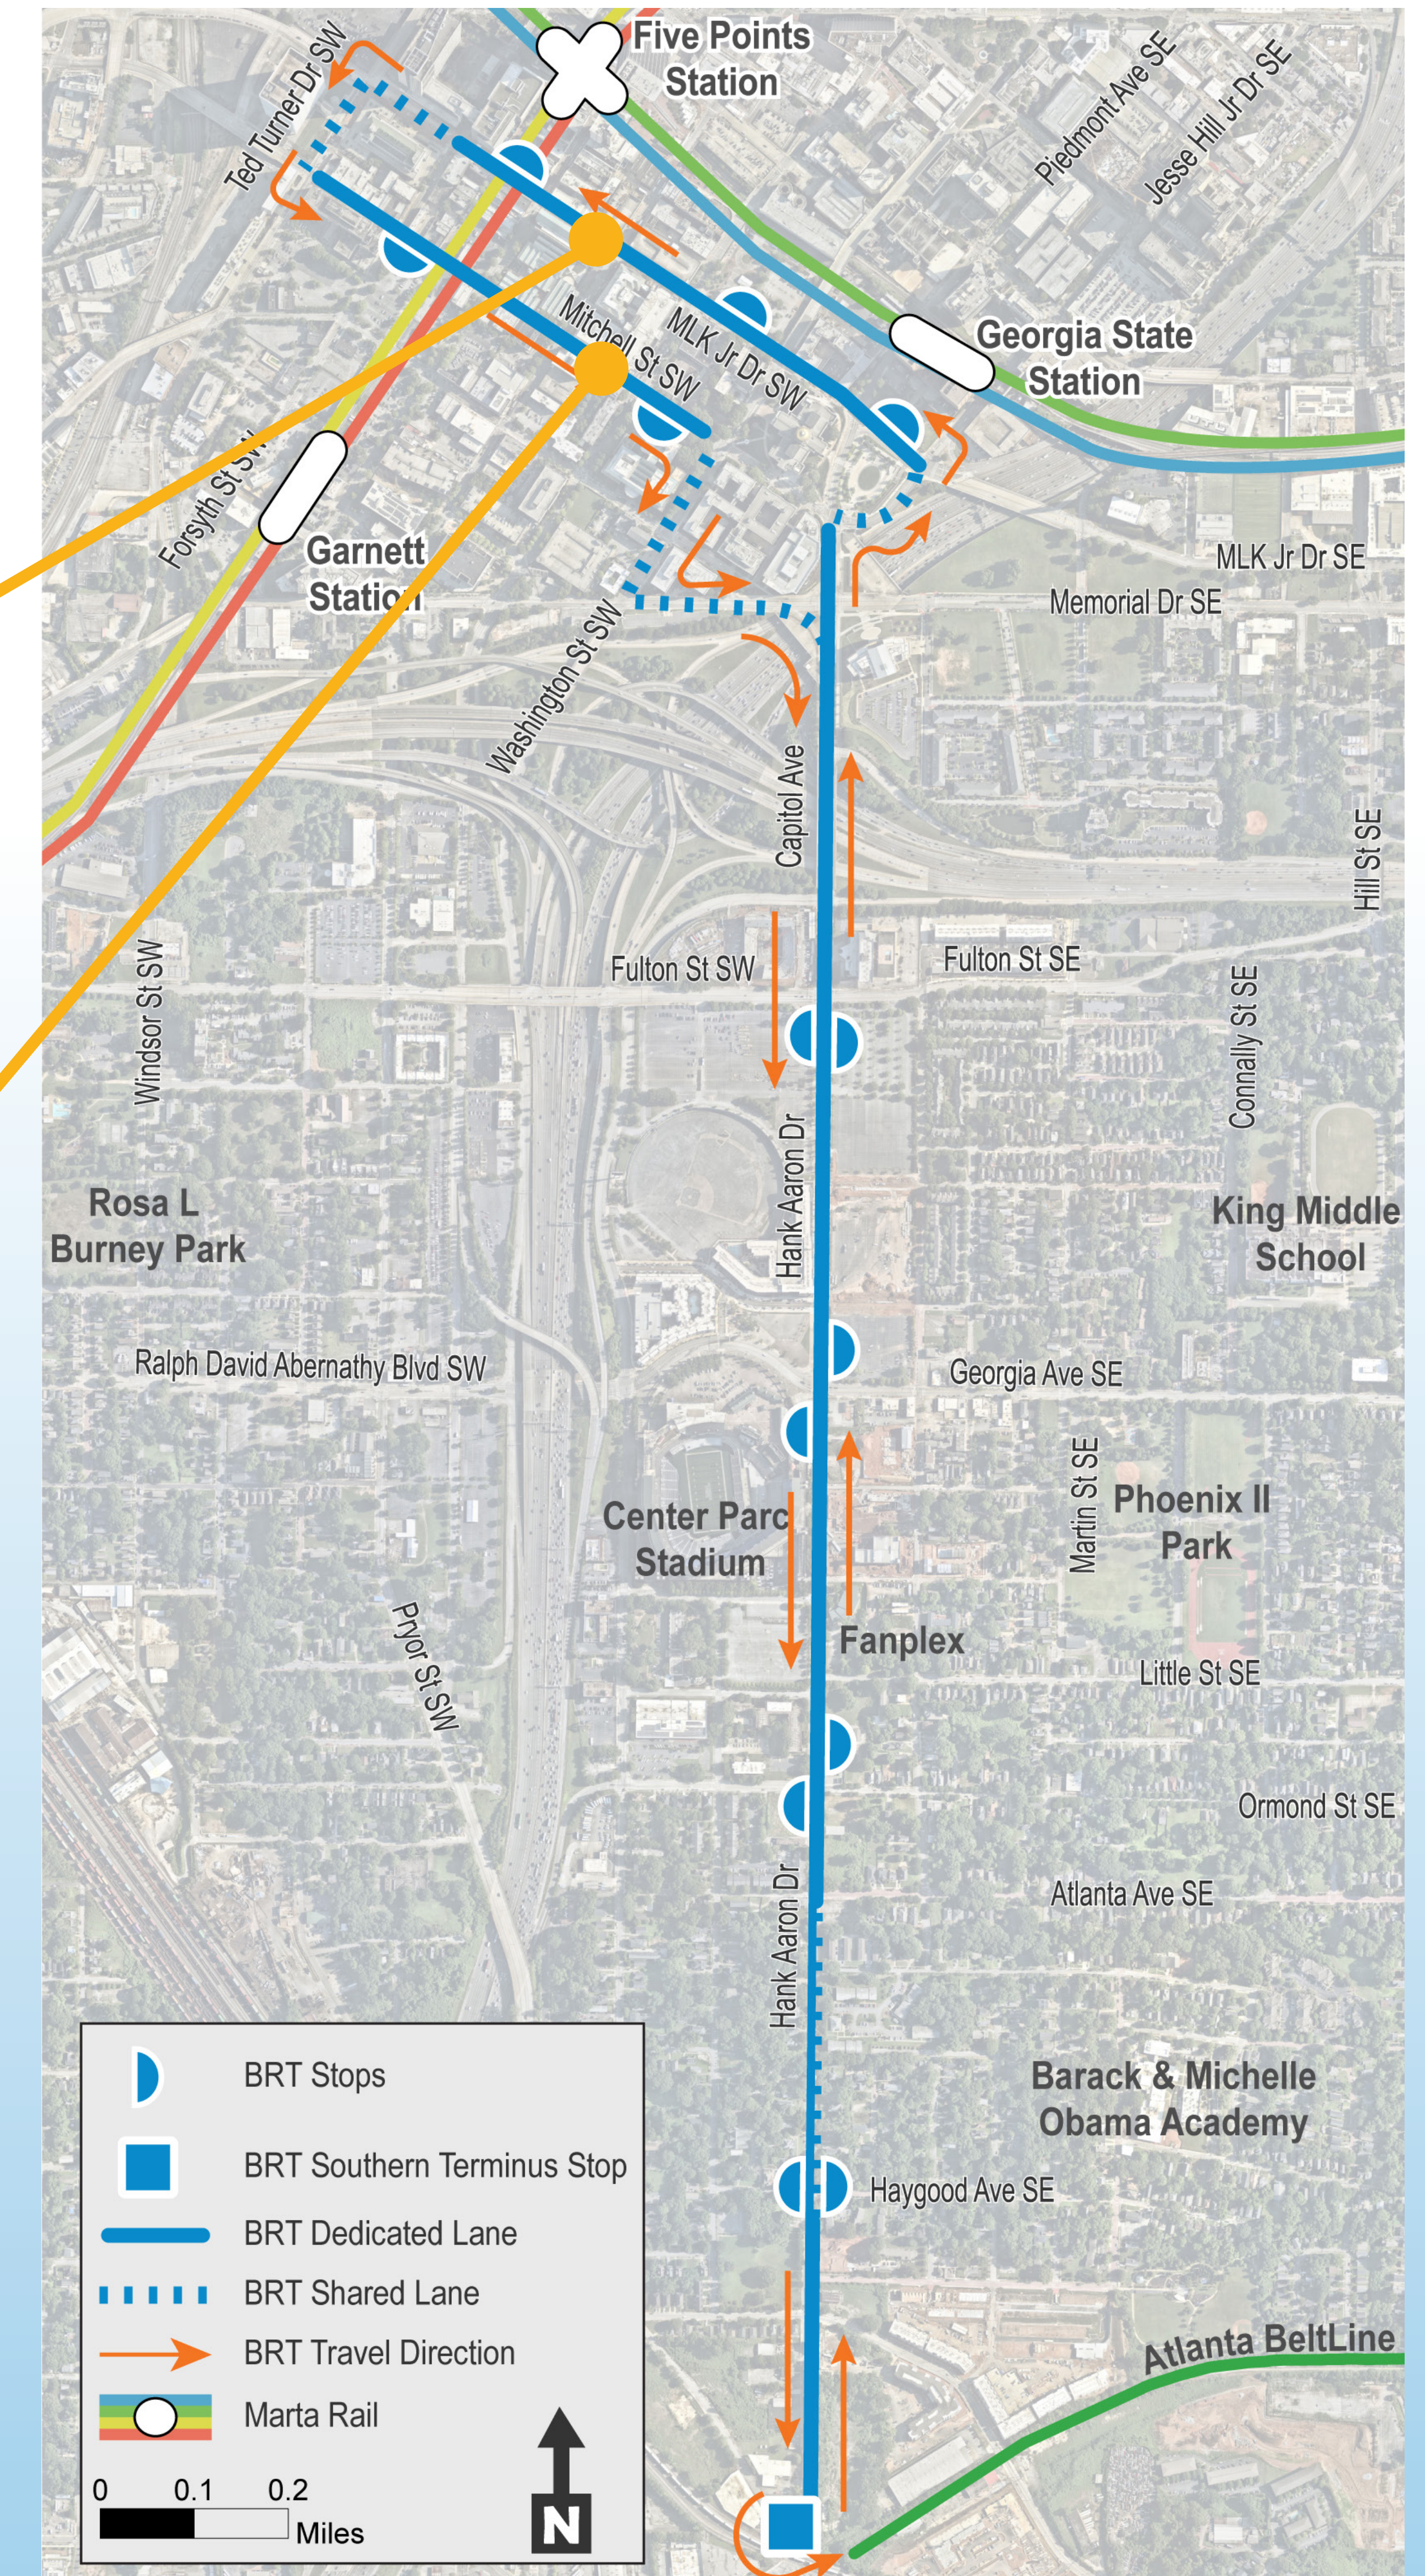

Roadway Typical Sections

Summerhill: Hank Aaron Drive between Georgia Avenue and Fulton Street (looking north)

Peoplestown: Hank Aaron Drive between Haygood Avenue and Atlanta Avenue (looking north)

NOTE: Graphics are for illustrative purposes only

Roadway Typical Sections

Downtown: Martin Luther King Jr. Drive between Pryor Street and Peachtree Street (looking northwest)

Downtown: Mitchell Street between Pryor Street and Central Avenue (looking southeast)